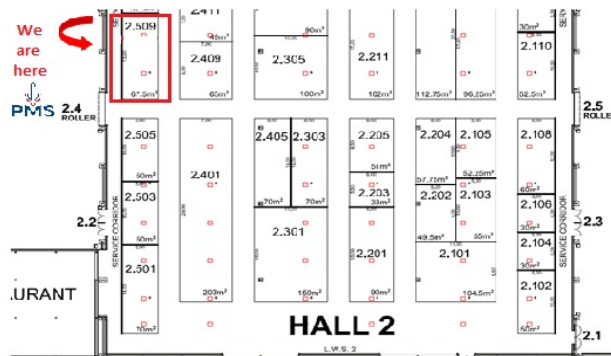

Visitors Tickets

For visitors tickets, kindly complete the registration form through the Posidonia link: <http://posidonia-events.com/pages/registration-form/> or **we could do it for you** in case you are interested.

You can also find below attached ticket to present it at the entrance of the exhibition.